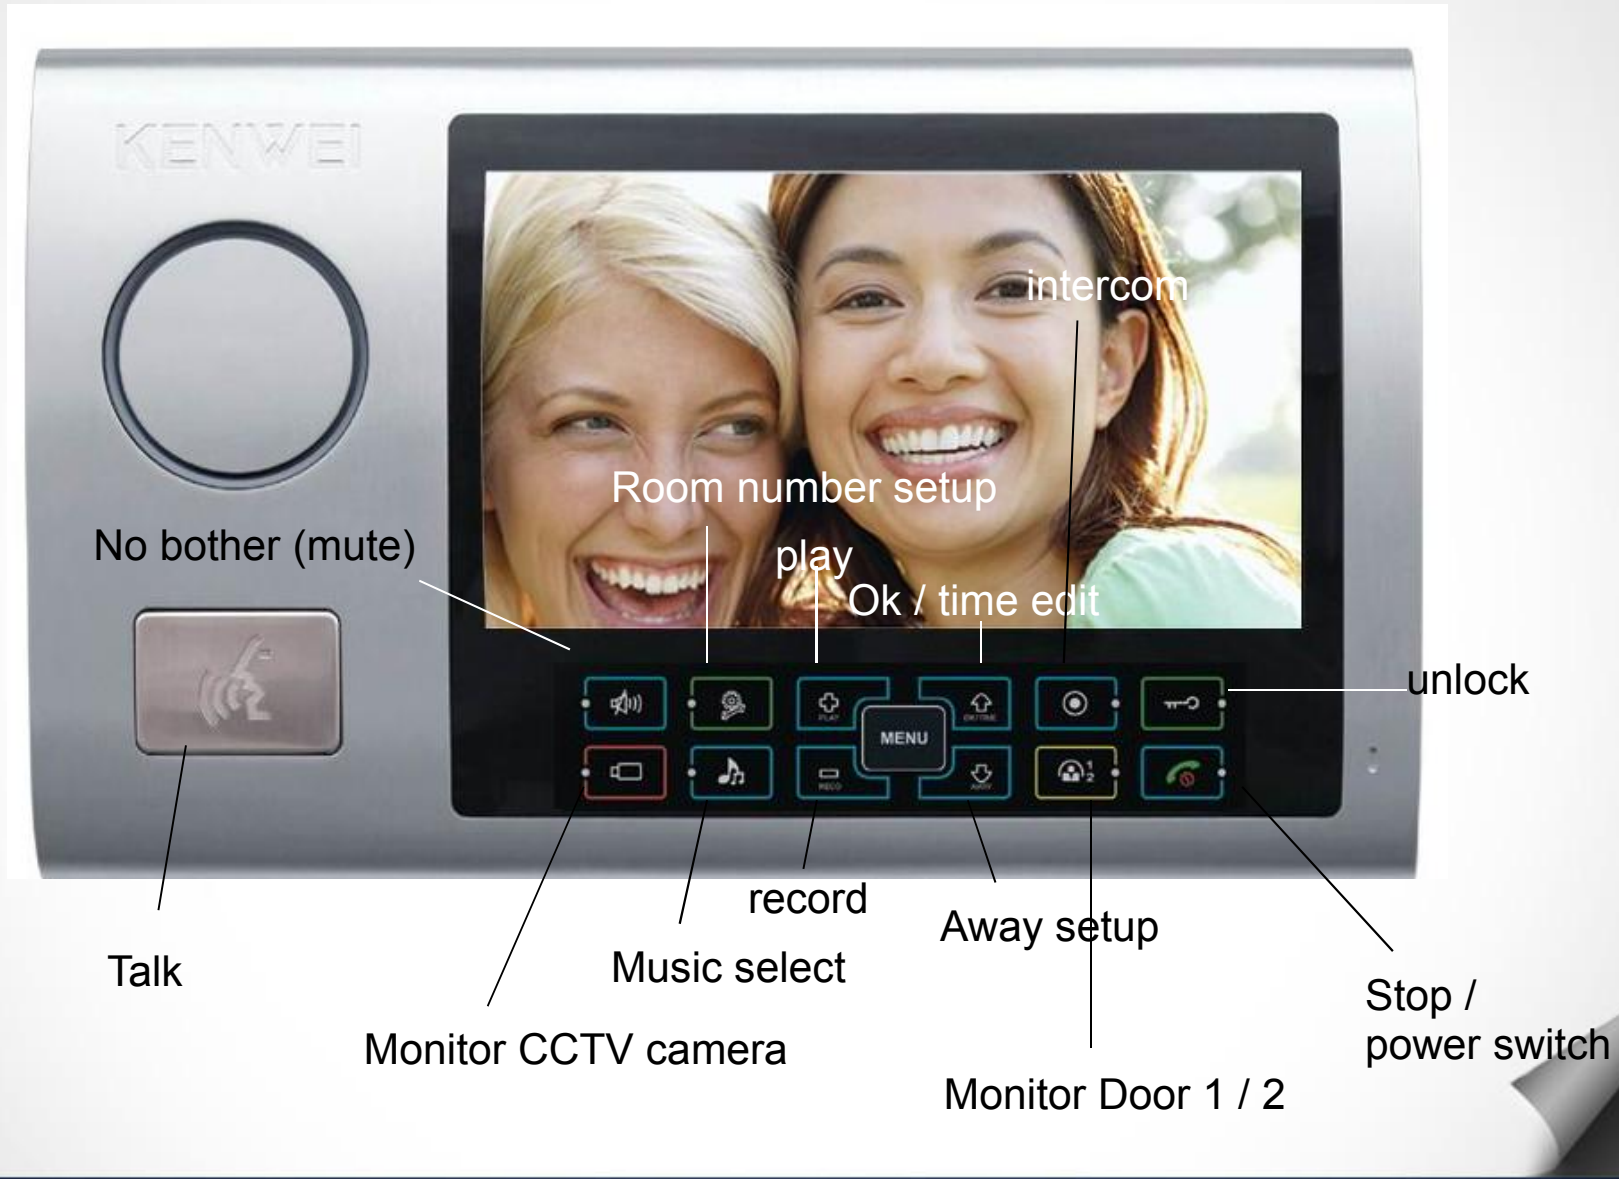

KENWEI

intercom

Room number setup

play

Ok / time edit

No bother (mute)

unlock

Talk

Monitor CCTV camera

Music select

record

Away setup

Monitor Door 1 / 2

Stop / power switch